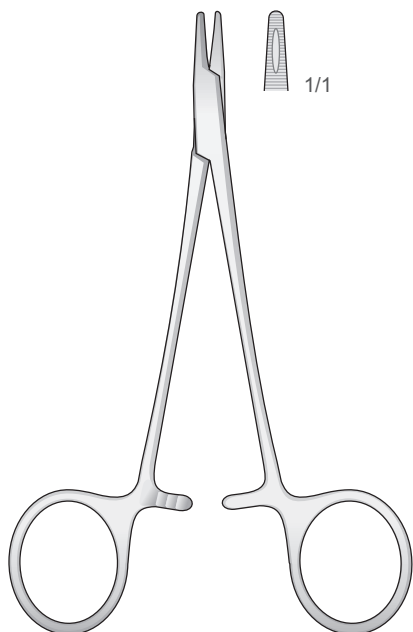

Needle Holders

Nadelhalter
Port'aghi
Portaagujas
Porte aiguilles

Drivers

Treiber
Conductrices
Autiste
Drayvery

DERF
PH-39
125 mm