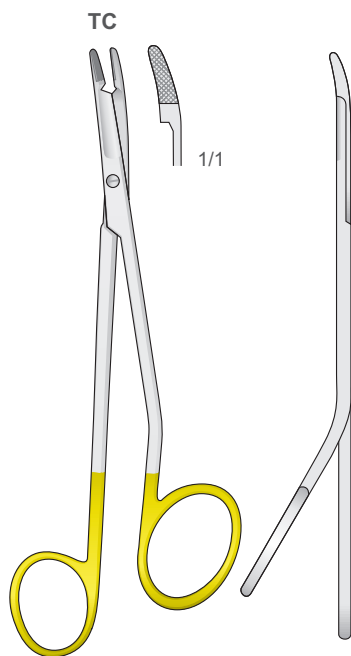

Needle Holders

Nadelhalter
Port'aghi
Portaagujas
Porte aiguilles

Drivers

Treiber
Conductrices
Autiste
Drayvery

Tungsten-Carbide Inserts
Mit Hartmetalleinsätzen
Plaquettes en carbure de tungstène
Plaquetas de carburo de tungsteno
Inserti in carburo di tungsteno

**MINI-GILLIES
PO-99**
145 mm